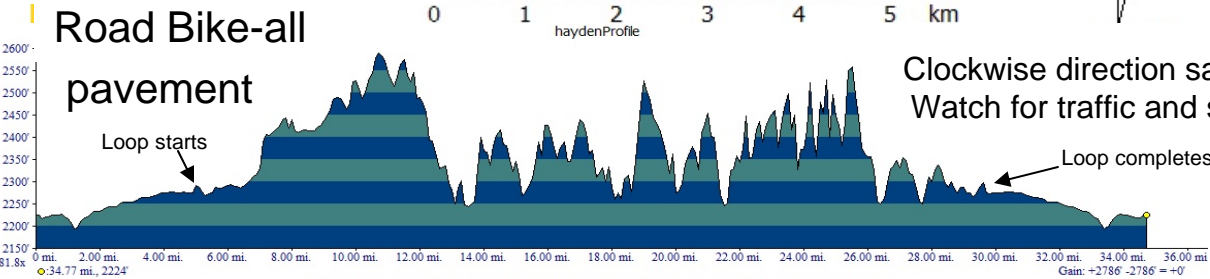

TOPO! map printed on 01/02/12 from "HaydenLake_Loop.tpo"

116°46.000' W 116°44.000' W 116°42.000' W WGS84 116°38.000' W

116°46.000' W 116°44.000' W 116°42.000' W WGS84 116°38.000' W

Hayden Lake Loop

No warranty is made by Bicycle Sales & Service as to accuracy, or completeness of these data for individual or aggregated use with other data.