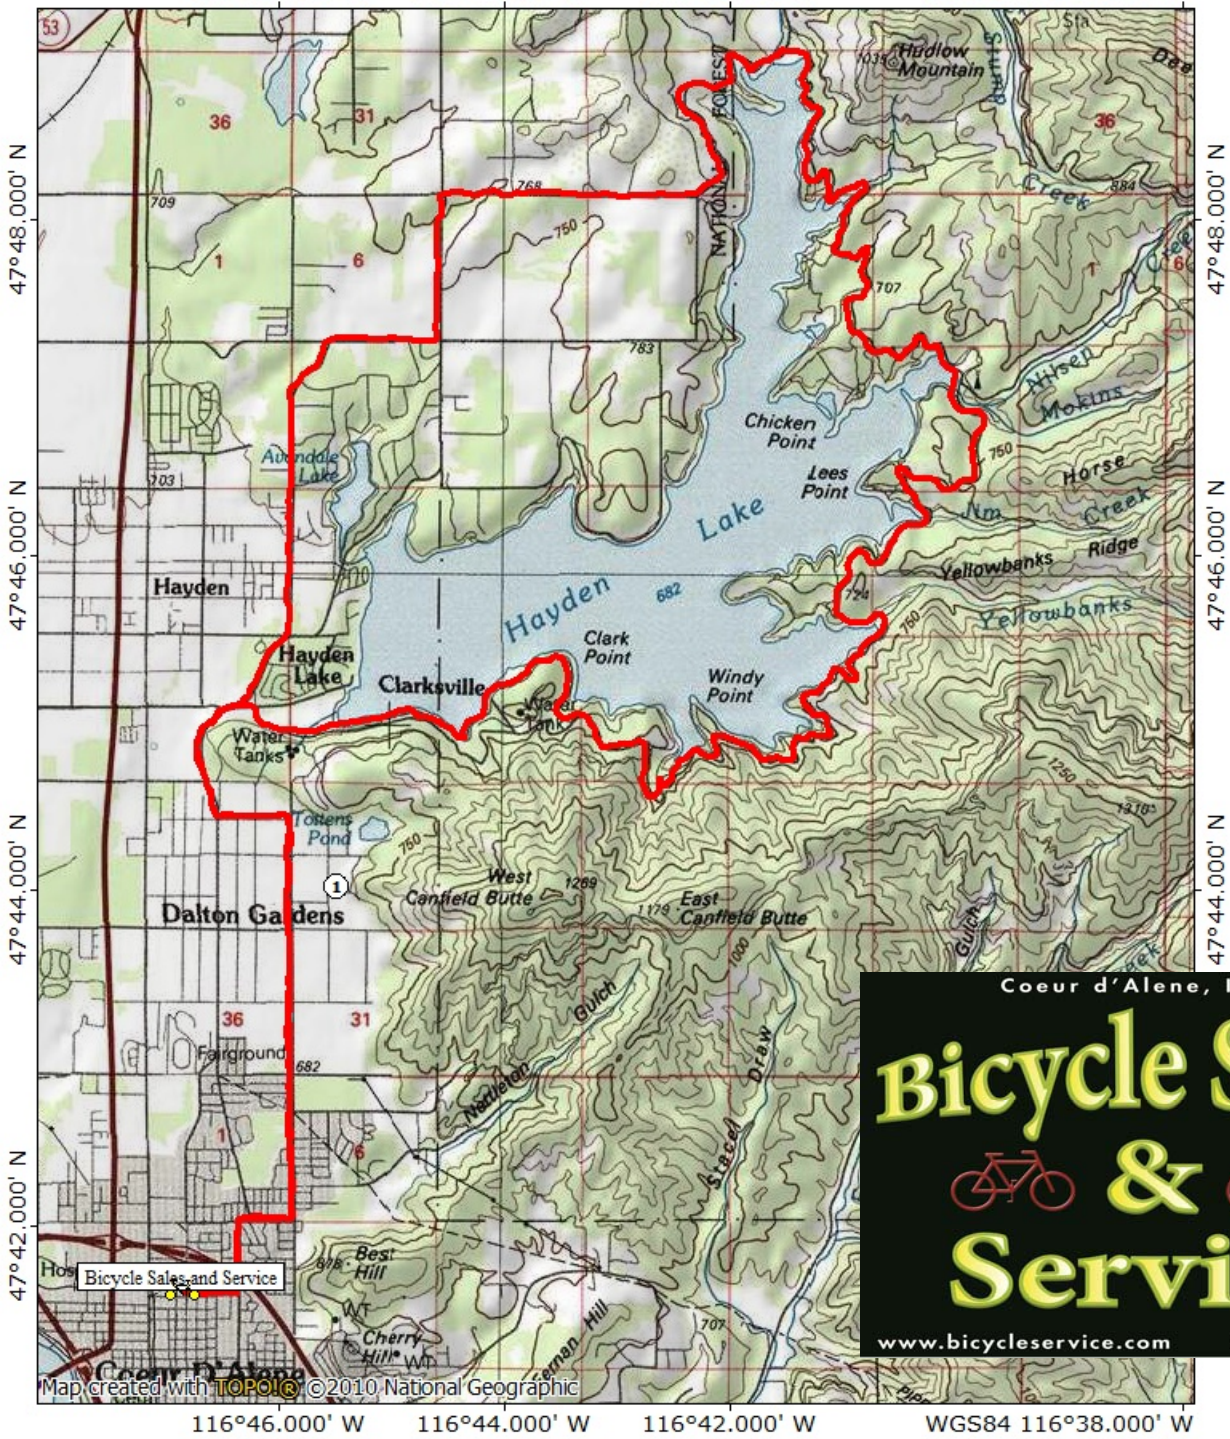

TOPO! map printed on 01/02/12 from "HaydenLake_Loop.tpo"

116°46.000' W 116°44.000' W 116°42.000' W WGS84 116°38.000' W

116°46.000' W 116°44.000' W 116°42.000' W WGS84 116°38.000' W

Hayden Lake Loop

No warranty is made by Bicycle Sales & Service as to accuracy, or completeness of these data for individual or aggregated use with other data.