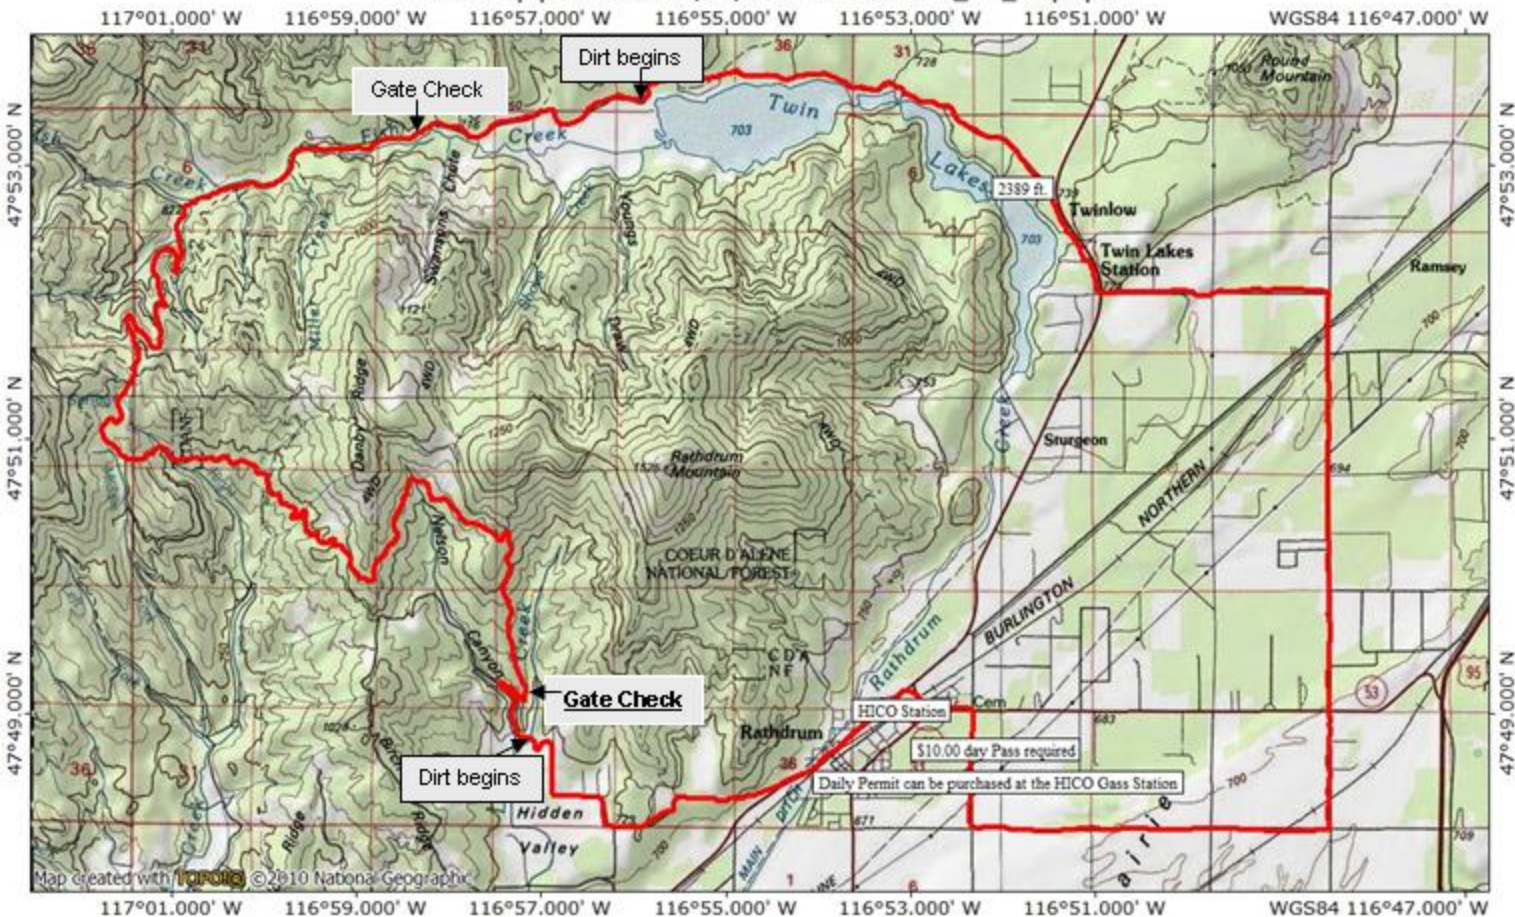

TOPO! map printed on 01/02/12 from "rathrum_hill_loop.tpo"

www.bicycleservice.com
208-667-8969

Bicycle Sales & Service

Coeur d'Alene, Idaho

This ride is on **Inland Paper Company** Land. \$10.60 daily permit required. Purchase permit at HICO Gas station in Rathdrum. permit will be checked at either north or south gate.

Take a GPS unit. Not all roads are marked and lots of intersections can create confusion.

Rathdrum Mt. Loop

Mountain Bike

Pavement at base with steep dirt logging roads on the mountain. Great Views.

No warranty is made by Bicycle Sales & Service as to accuracy, or completeness of these data for individual or aggregated use with other data.